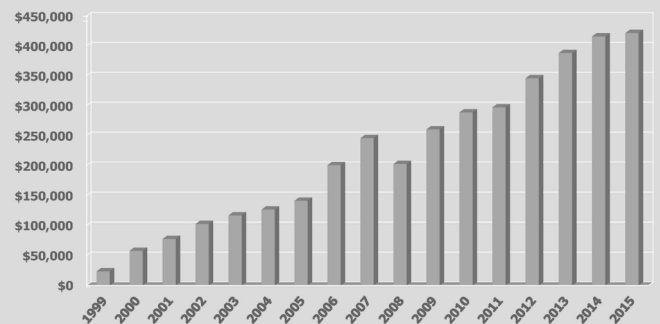

MEF Endowment 1999 to 2015

2015-2016 MEF Board Members

Rick Allen
Steve Bernhisel
Becky Fairbank
Juliana Hayes
Susanne Howard
Joel Kiff

Kathy Kollasch
Casey Manfrin
Carol McCulley
Meredith Nelson
Jennifer Nice
Kate Passo

Mollie Post
Mindy Patterson
Connie Pullen
Julie Siepman
Bruce Waltz
June Wolff